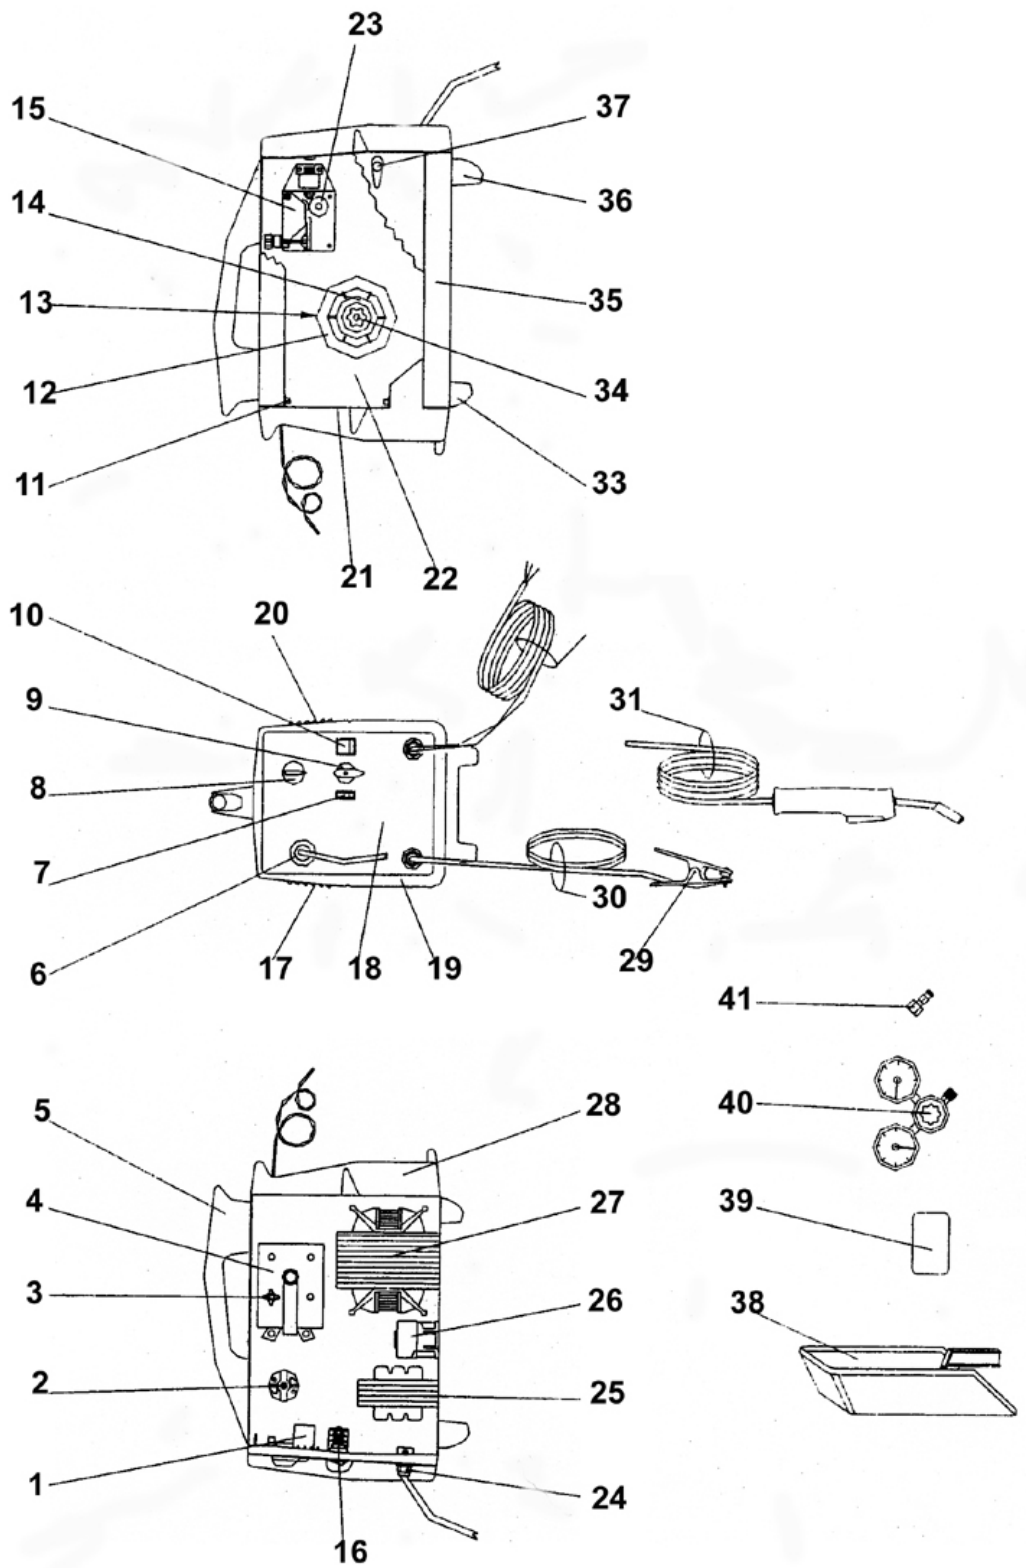

WE 6510 - 130E MK2 gas welder
PARTS LIST

<u>LOC#</u>	<u>LONG#</u>	<u>SHORT#</u>	<u>DESCRIPTION</u>
1	WE 22710044	WE 6565-1	P.C. Board
2	WE 22810001	WE 6912	Wire feed motor 12V
3	WE 22210014	WE 6584	Thermostat 10A
4	WE 22400021	WE 6583	Rectifier
5	WE 21600021		Plastic handle
6	WE 21690001		Torch grommet on front panel
7	WE 22200006		Welding current switch
8	WE 21690018	WE 6593	P.C. board knob
9	WE 21690015		Switch knob
10	WE 22200002	WE 6567	On/off switch
11	WE 21690178		Side-panel pin (2)
12	WE 21910001		.6mm mild steel wire spool
13	WE 21690011	WE 6554	Spool holder
14	WE 21690012	WE 6553	Spool holder retaining ring
15	WE 44400001	WE 6911	Plastic wire feeder
16	WE 22205116		Switch 17A
17	WE 33705217		Left side panel
18	WE 33710194		Front panel
19	WE 21690175		Front plastic frame
20	WE 33705216		Right side upper panel (2)
21	WE 33715063		Back panel
22	WE 33720092		Dividing panel
23	WE 33805001	WE 6548	Wire feed roll
24	WE 21605010	WE 6568	Cable clamp(3)
25	WE 44135001	WE 6590	Choke
26	WE 22225016	WE 6917	Contactoer
27	WE 44120088		Transformer 110V
28	WE 21690176		Back plastic frame
29	WE 22110017		Earth clamp
30	WE 43210122		Earth cable
31	WE 23000036		Complete torch
32	WE 20220018	WE 6552	Input cable
33	WE 21610015		Back plastic foot
34	WE 21800036		Spool holder knob
35	WE 33700138		Lower panel
36	WE 21610014		Front plastic foot
37	WE 21690177		Side panel clip
38	WE 21905001	WE 6588	Plastic mask
39	WE 21905008	WE 6587	Dark glass